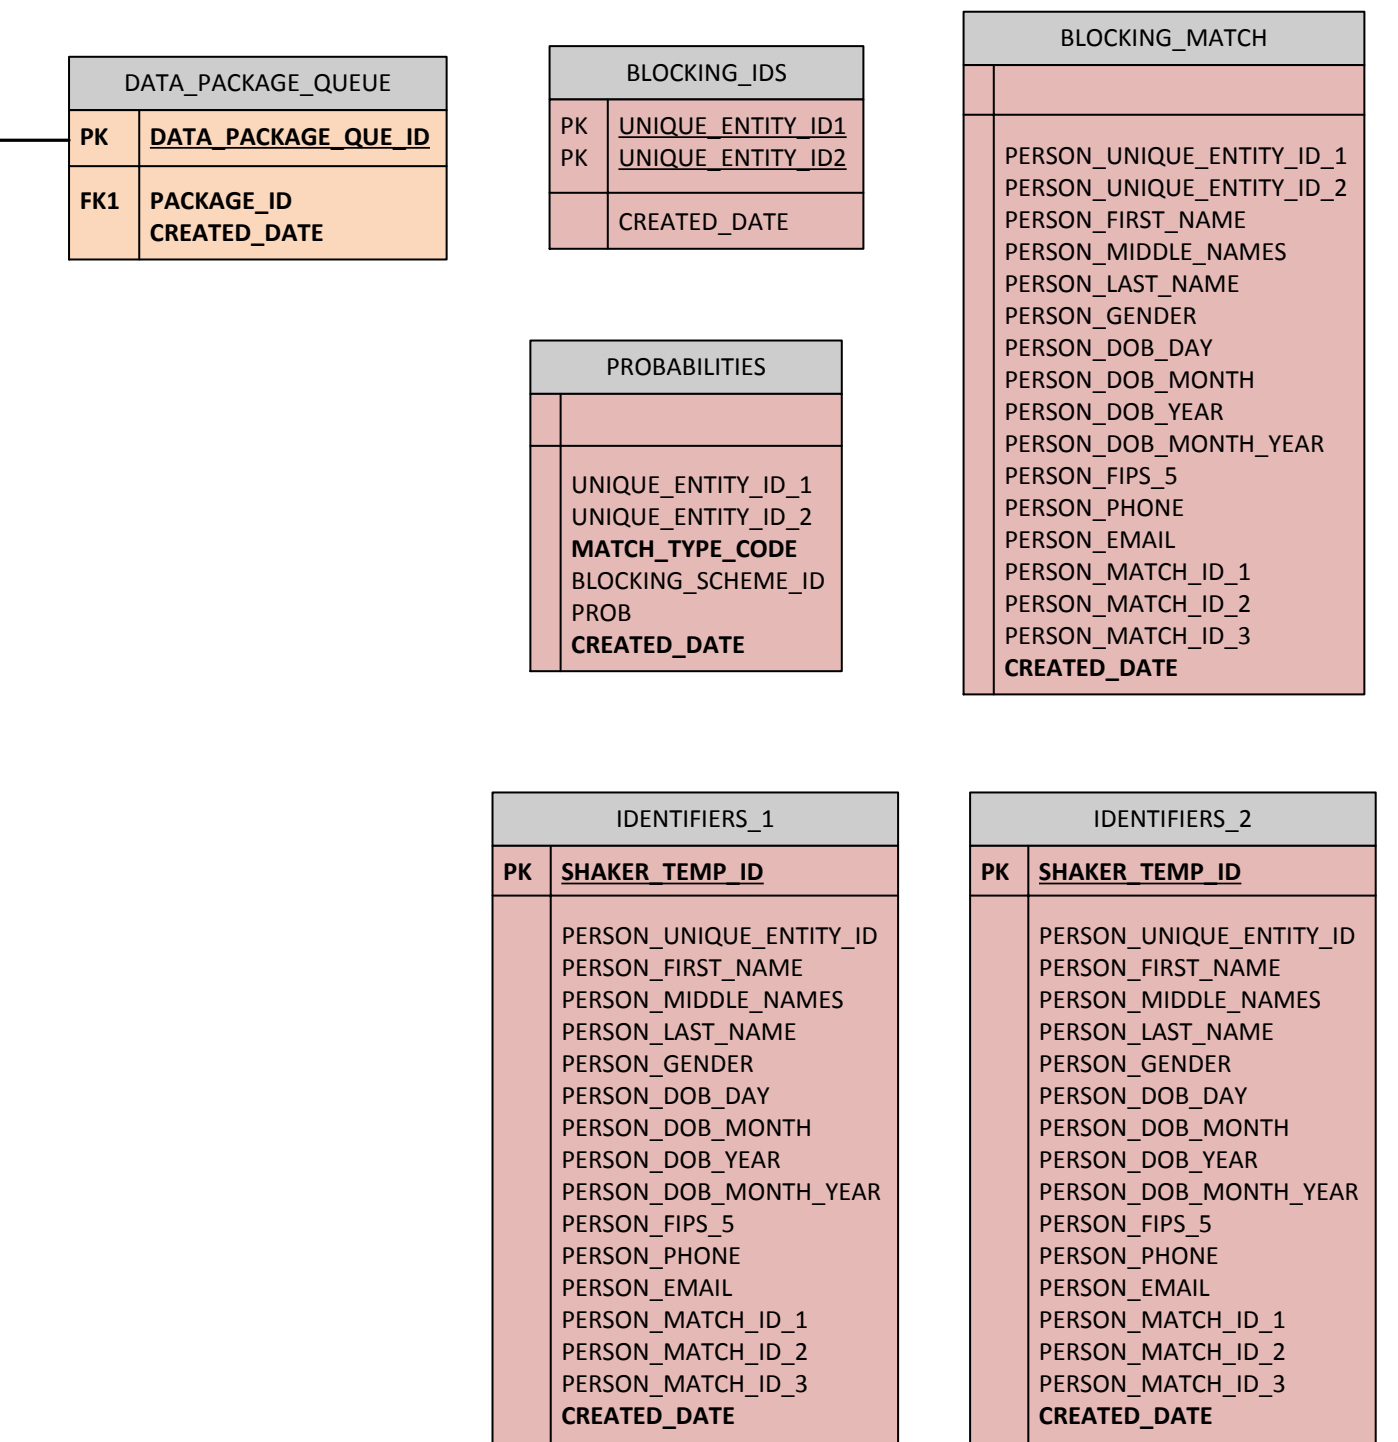

Shaker Database Model

Config Tables

Persistent Processing Tables

Volatile Processing Tables

| Version # | Date | Revised by | Comments |
|-----------|------------|--------------|-----------------------|
| 1.0 | 12/14/2012 | Austin Mills | Initial Documentation |
| | | | |
| | | | |
| | | | |
| | | | |
| | | | |