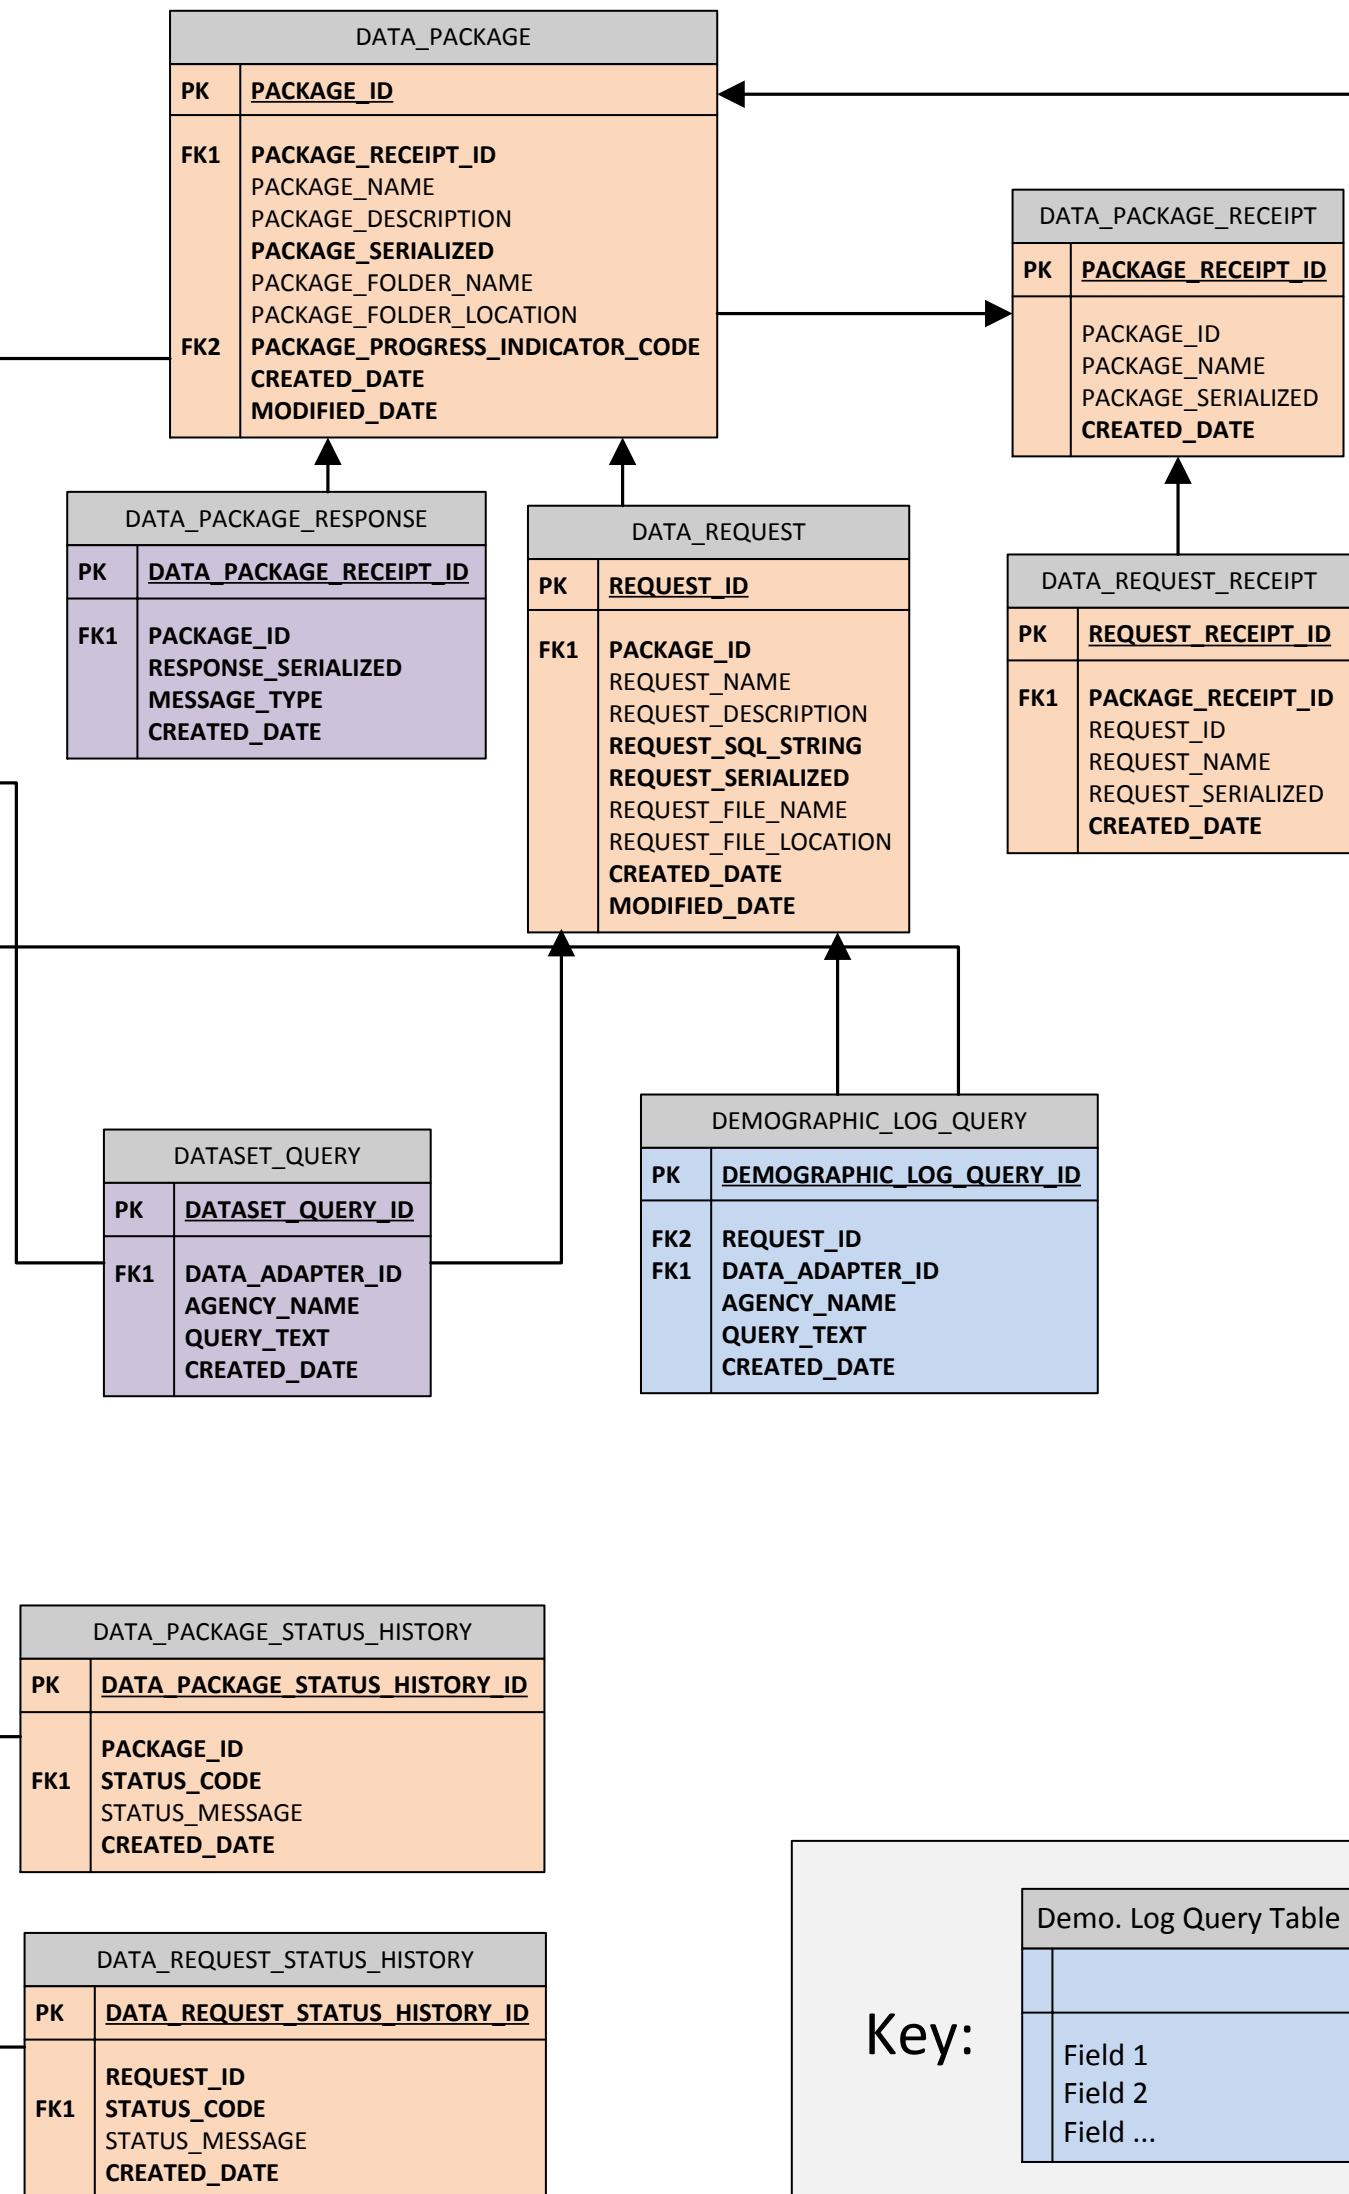

Shaker Database Model

Config Tables

Persistent Processing Tables

Volatile Processing Tables

| Version # | Date | Revised by | Comments |
|-----------|------------|--------------|-----------------------|
| 1.0 | 12/14/2012 | Austin Mills | Initial Documentation |
| | | | |
| | | | |
| | | | |
| | | | |
| | | | |