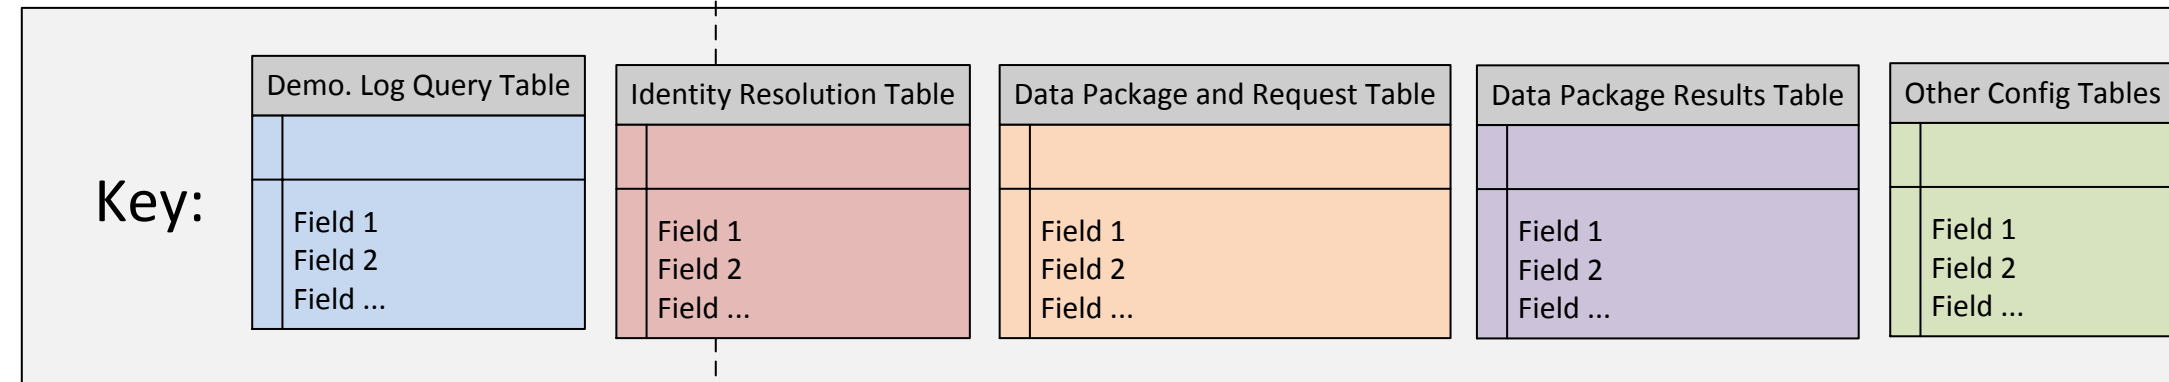

Shaker Database Model

Config Tables

Persistent Processing Tables

Volatile Processing Tables

| Version # | Date | Revised by | Comments |
|-----------|------------|--------------|-----------------------|
| 1.0 | 12/14/2012 | Austin Mills | Initial Documentation |
| | | | |
| | | | |
| | | | |
| | | | |
| | | | |