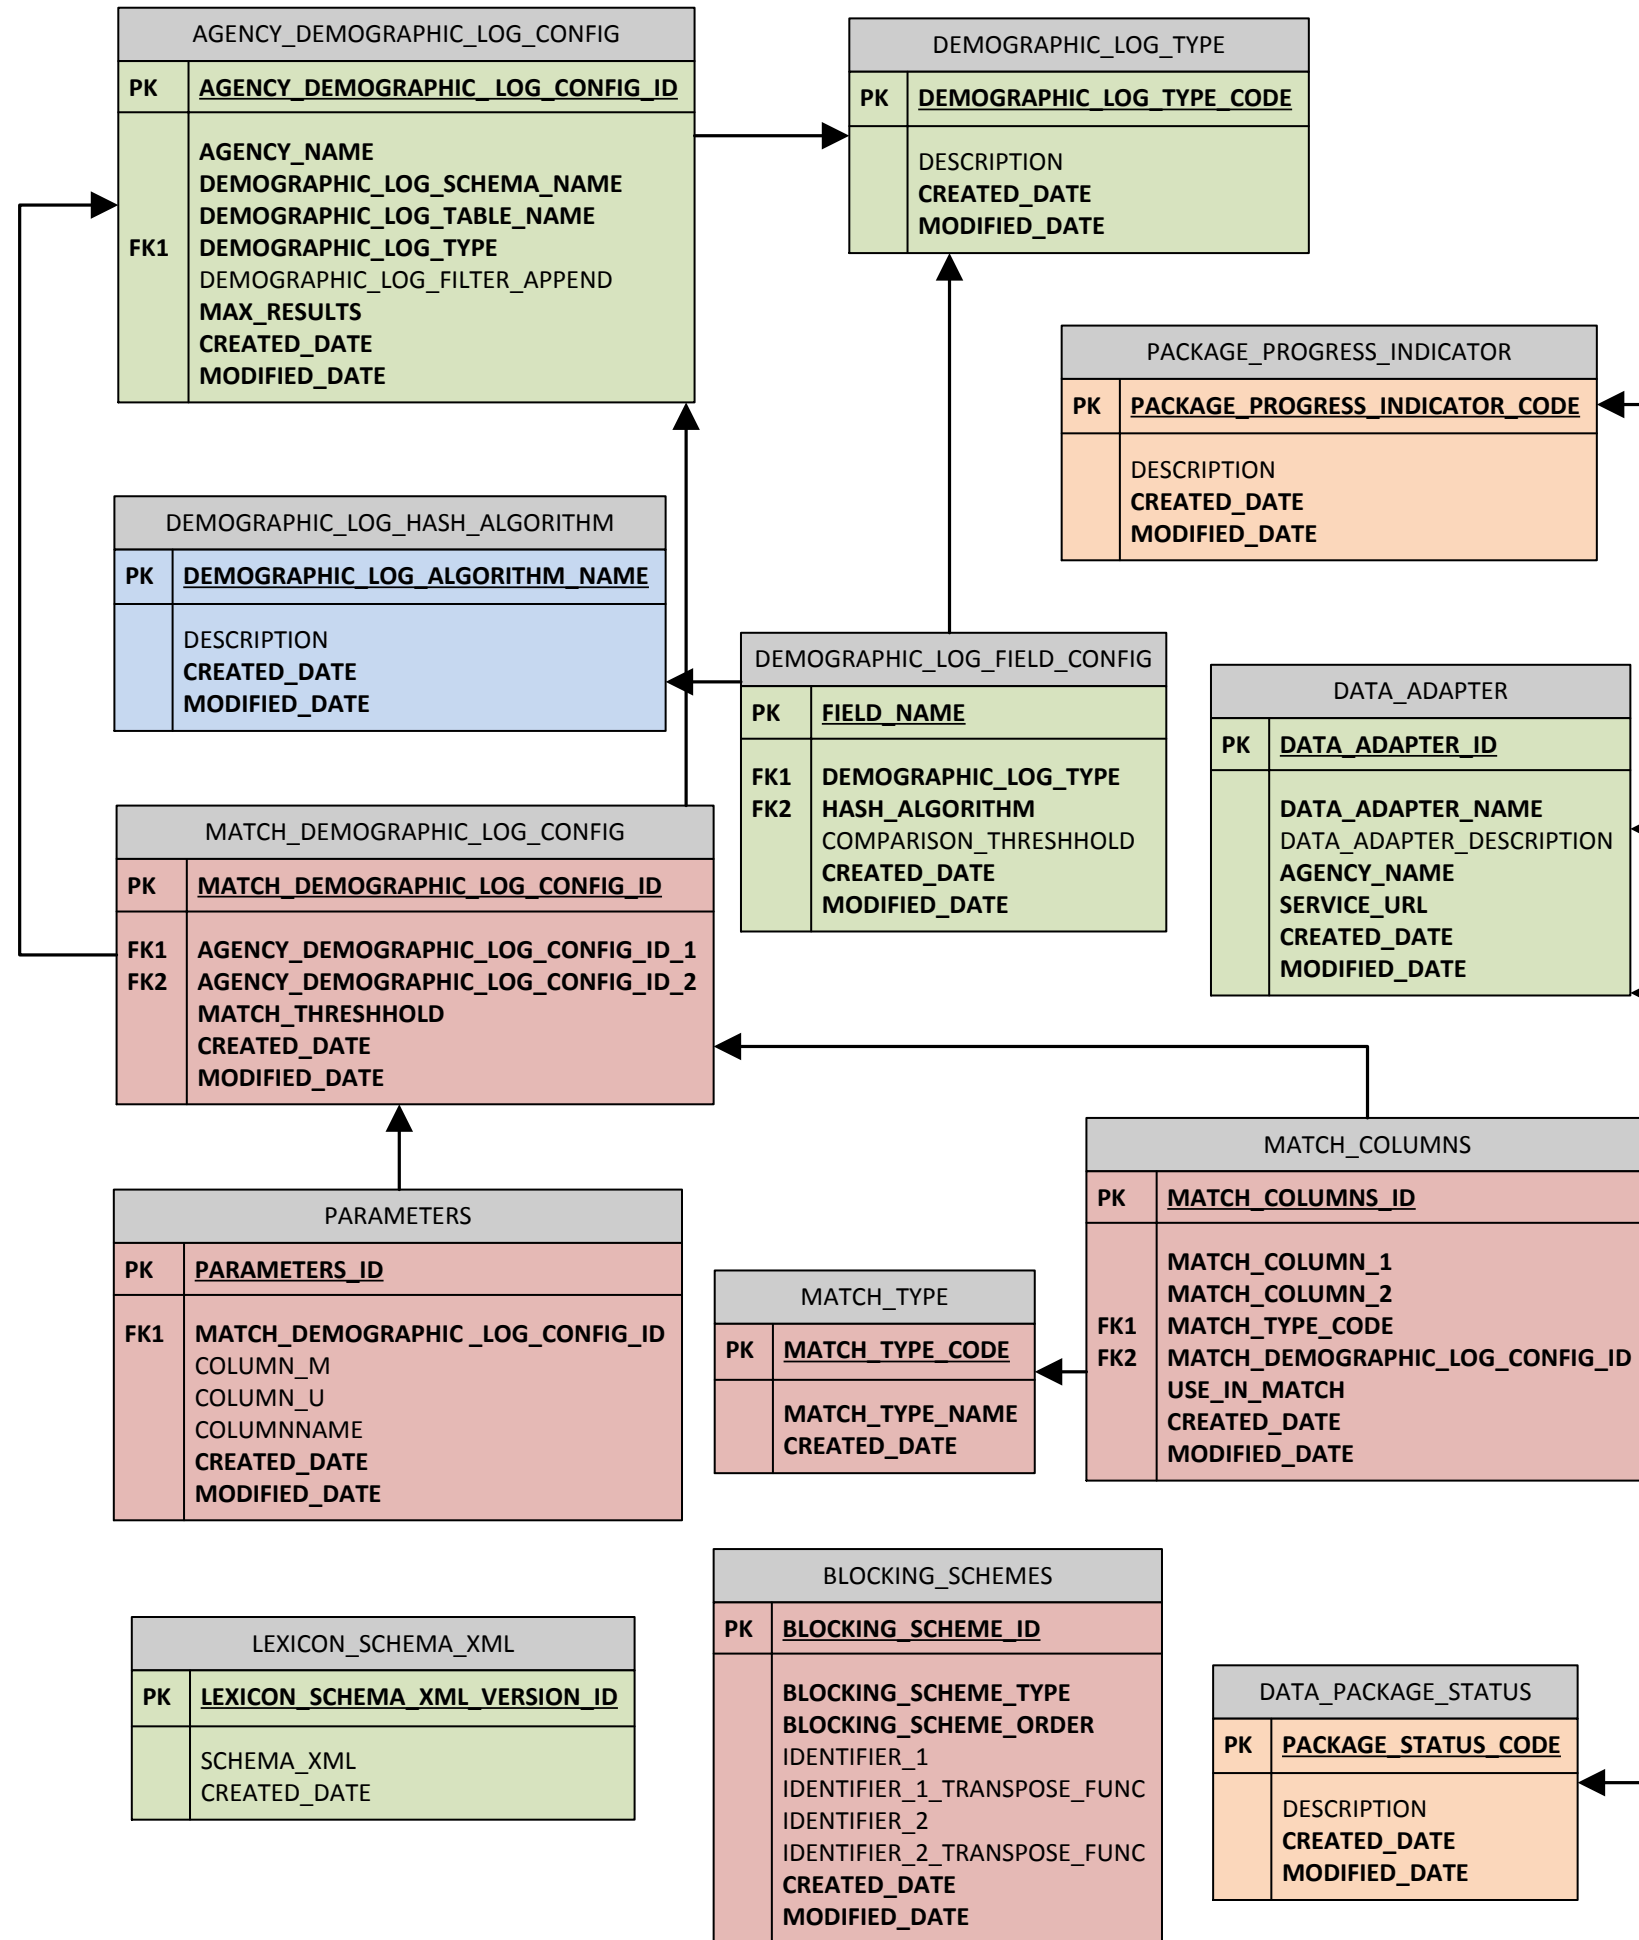

Shaker Database Model

Config Tables

Persistent Processing Tables

Volatile Processing Tables

| Version # | Date | Revised by | Comments |
|-----------|------------|--------------|-----------------------|
| 1.0 | 12/14/2012 | Austin Mills | Initial Documentation |
| | | | |
| | | | |
| | | | |
| | | | |
| | | | |